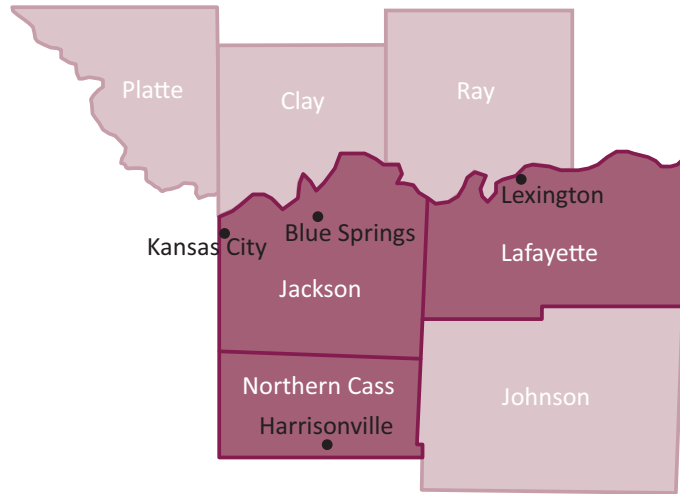

Missouri Service Areas by Zip Code

64011 Bates City	64076 Odessa	64128 Kansas City
64012 Belton	<i>(West of 131 Highway)</i>	64129 Kansas City
64013 Blue Springs	64078 Peculiar	64130 Kansas City
64014 Blue Springs	64080 Pleasant Hill	64131 Kansas City
64015 Blue Springs	64081 Lee's Summit	64132 Kansas City
64016 Buckner	64082 Lee's Summit	64133 Raytown
64029 Grain Valley	64083 Raymore	64134 Kansas City
64030 Grandview	64086 Lee's Summit	64136 Kansas City
64034 Greenwood	64105 Kansas City	64137 Kansas City
64050 Independence	64108 Kansas City	64138 Kansas City
64052 Independence	64109 Kansas City	64139 Kansas City
64053 Independence	64110 Kansas City	64145 Kansas City
64054 Independence	64111 Kansas City	64146 Kansas City
64055 Independence	64112 Kansas City	64147 Kansas City
64056 Independence	64113 Kansas City	64149 Kansas City
64057 Independence	64114 Kansas City	64701 Harrisonville
64058 Independence	64123 Kansas City	<i>(North of 2 Highway)</i>
64063 Lee's Summit	64124 Kansas City	64734 Cleveland
64064 Lee's Summit	64125 Kansas City	64746
64070 Lone Jack	64126 Kansas City	<i>(North of 2 Highway)</i>
64075 Oak Grove	64127 Kansas City